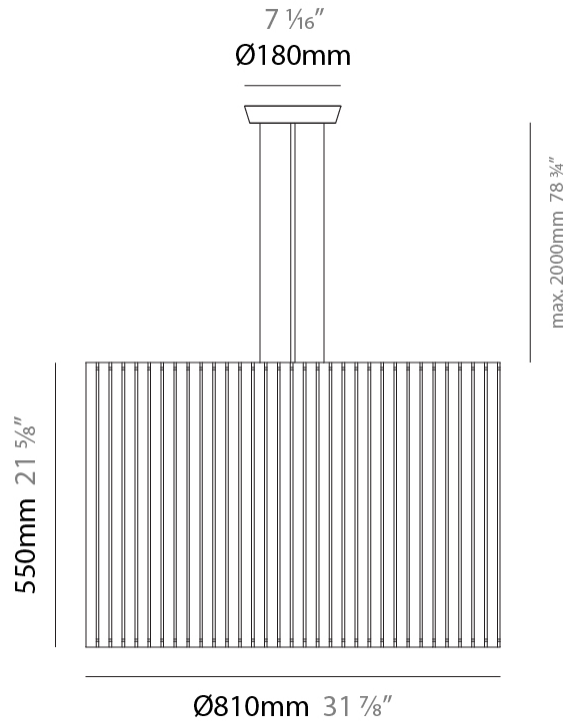

LUZ OCULTA WOOD SUSPENSION

D51035- _____ - _____
base number   Finish   Finish
                         Options   Options

1. To build a product code in our configurator select the specify button on the base model # product page
2. To build a manual product code on this datasheet choose from the options listed below in blue font and add the suffix to the base model #

GENERAL

Series: Luz Oculta
Subseries: Luz Oculta Wood
Brand: Fambuena
Division: Design
Mounting Type: Suspension
Mounting Location: Ceiling
Subcategory: Pendant

PHYSICAL

Shape: Rectangle
Diameter (mm): 810
Diameter (in): 31 ⁷/₈
Height (mm): 550
Height (in): 21 ⁵/₈
Light Distribution: Direct / Indirect
Fixture Finish: [DOW / NAT](#)
Holder Finish: BRA / BRZ
Fixture Material: Metal / Wood
Cable Details: Cable length 2000mm / 79"

ELECTRICAL

Number of Lamps: 3
Lamp Type: LED Retrofit
Lamp Shape: A19
Bulb Included: Bulb Not Included
Total Output Wattage (W): 36
Max. Wattage Per Lamp (W): 12
Lamp Base: E26
Input Voltage (V): 120
Upon Request: 277Vac / GU24

LED

OPTICAL

RATINGS AND CERTIFICATIONS

Certified By: Certified for North American Standards
IP rating: IP20