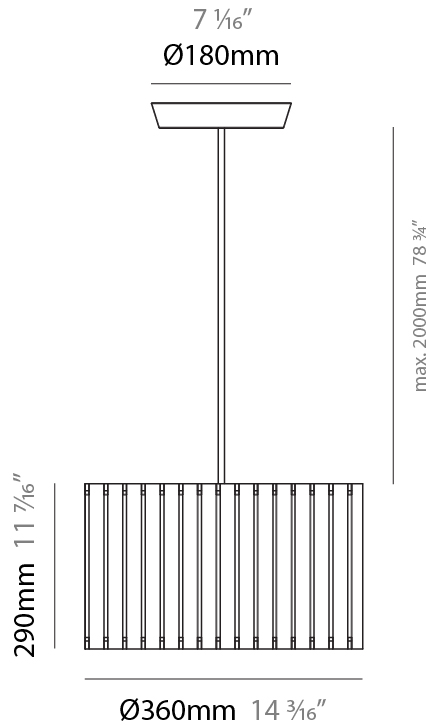

PROJECT	
TYPE	
SPECIFIER	
QUANTITY	
DATE	

LUZ OCULTA WOOD SUSPENSION

D51039- -
base number   Finish Options   Finish Options

1. To build a product code in our configurator select the specify button on the base model # product page
2. To build a manual product code on this datasheet choose from the options listed below in blue font and add the suffix to the base model #

GENERAL

Series: Luz Oculta
Subseries: Luz Oculta Wood
Brand: Fambuena
Division: Design
Mounting Type: Suspension
Mounting Location: Ceiling
Subcategory: Pendant

PHYSICAL

Shape: Rectangle
Diameter (mm): 360
Diameter (in): 14 ³/₁₆
Height (mm): 290
Height (in): 11 ⁷/₁₆
Light Distribution: Direct / Indirect
Fixture Finish: [DOW / NAT](#)
Holder Finish: BRA / BRZ
Fixture Material: Metal / Wood
Cable Details: Cable length 2000mm / 79"

ELECTRICAL

Number of Lamps: 1
Lamp Type: LED Retrofit
Lamp Shape: A19
Bulb Included: Bulb Not Included
Max. Wattage Per Lamp (W): 7
Lamp Base: E26
Input Voltage (V): 120
Upon Request: 277Vac / GU24

LED

OPTICAL

RATINGS AND CERTIFICATIONS

Certified By: Certified for North American Standards
IP rating: IP20